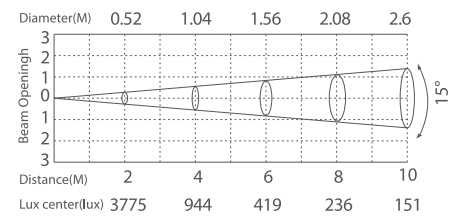

Wall Washer GRAFY

DMX
512

RDM

IP66
OUTDOOR RATED

silver

353 113
LED Power 20 W ColourTemp RGB Luminous 1514 lm

353 114
LED Power 20 W ColourTemp RGBW Luminous 1435 lm

353 115
LED Power 20 W ColourTemp RGBW Luminous 1750 lm

LIGHT DISTRIBUTION

15° (10°-25°-30°-60°-15°x30°-10°x60°)

15° (10°-25°-30°-60°-15°x30°-10°x60°)

15° (10°-25°-30°-60°-15°x30°-10°x60°)