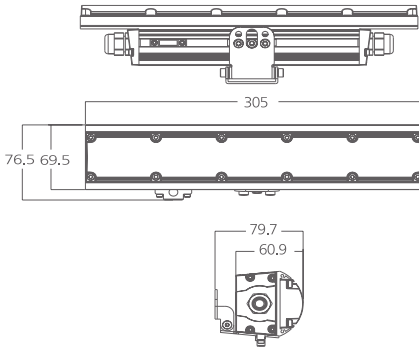

Wall Washer GRAFY

DMX
512

RDM

IP66
OUTDOOR RATED

silver

353 113
LED Power 20 W ColourTemp RGB Luminous 1514 lm

353 114
LED Power 20 W ColourTemp RGBW Luminous 1435 lm

353 115
LED Power 20 W ColourTemp RGBW Luminous 1750 lm

LIGHT DISTRIBUTION

15° (10°-25°-30°-60°-15°x30°-10°x60°)

15° (10°-25°-30°-60°-15°x30°-10°x60°)

15° (10°-25°-30°-60°-15°x30°-10°x60°)