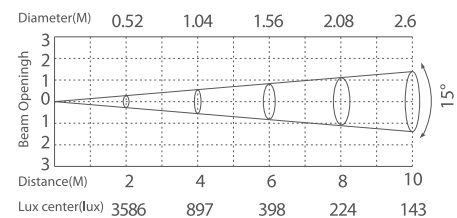

Wall Washer GRAFY

DMX
512

RDM

IP66
OUTDOOR RATED

silver

353 113
LED Power 20 W ColourTemp RGB Luminous 1514 lm

353 114
LED Power 20 W ColourTemp RGBW Luminous 1435 lm

353 115
LED Power 20 W ColourTemp RGBW Luminous 1750 lm

LIGHT DISTRIBUTION

15° (10°-25°-30°-60°-15°x30°-10°x60°)

15° (10°-25°-30°-60°-15°x30°-10°x60°)

15° (10°-25°-30°-60°-15°x30°-10°x60°)